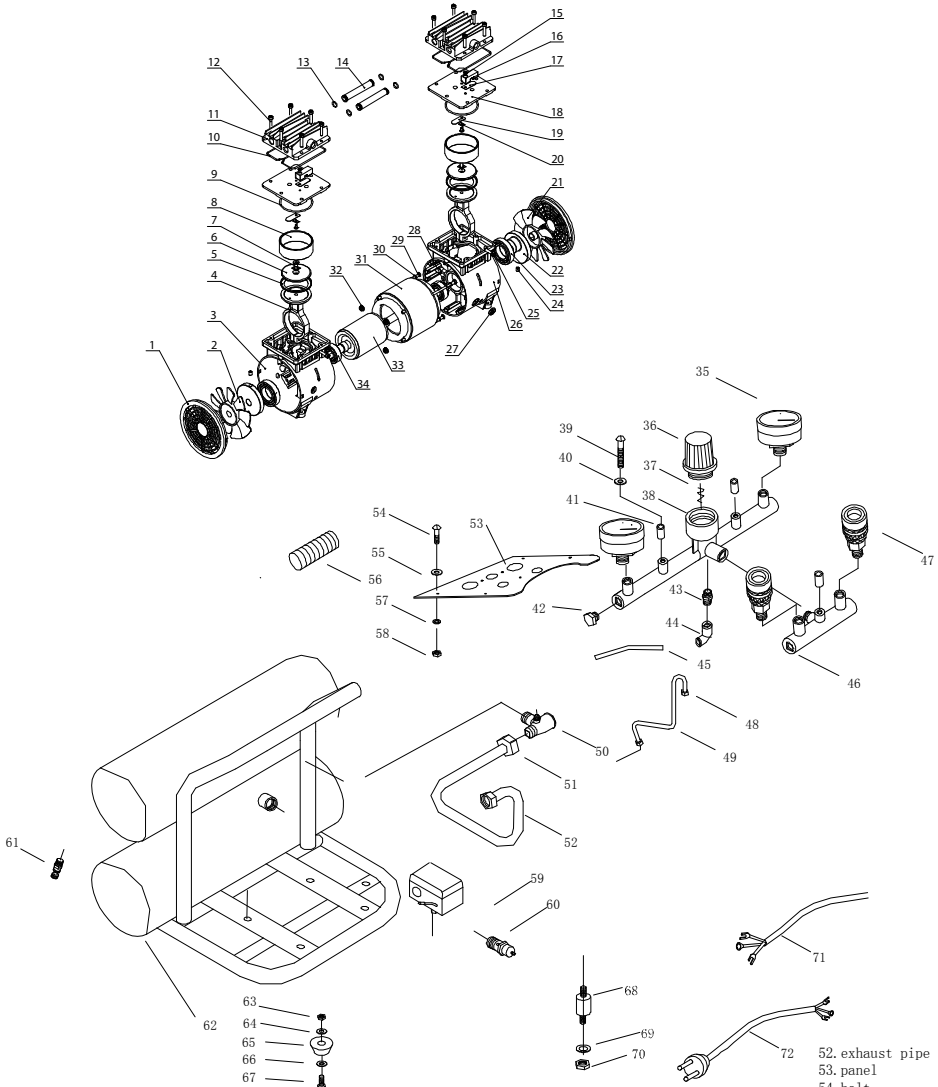

Owner's Manual

Exploded View

1. fan cowl
2. fan
3. case
4. connecting bar
5. piston cup
6. plate pinch
7. pressure plate screw
8. cylinder
9. cylinder obturating ring
10. cylinder head obturating ring
11. cylinder head
12. cylinder head screw
13. connecting hose obturating ring
14. connecting hose
15. pan head screw
16. limited block
17. gassing valve plate

18. valve plate
19. air inflow valve plate
20. metal strengthen sheet
21. fan
22. crank
23. bearing
24. holding screw
25. cheese head screw
26. case
27. leading-out line guard circle
- 28.
29. electrical motor bolt
30. grower washer
31. stator
32. lock nut
33. rotor
34. bearing

35. pressure gauge
36. regulator
37. spring
38. support I
39. bolt
40. washer
41. joint
42. bolt
43. connect
44. elbow exhaust
45. pipe
46. support II
47. quick connect
48. unloading nut
49. unloading pipe
50. check valve
51. exhaust nut

52. exhaust pipe
53. panel
54. bolt
55. washer
56. handle
57. spring
58. nut
59. pressure switch
60. safety valve
61. drain cook
62. tank
63. nut
64. washer
65. cushion foot
66. washer
67. bolt
68. foot
69. washer
70. nut
71. electrical wire
72. plug