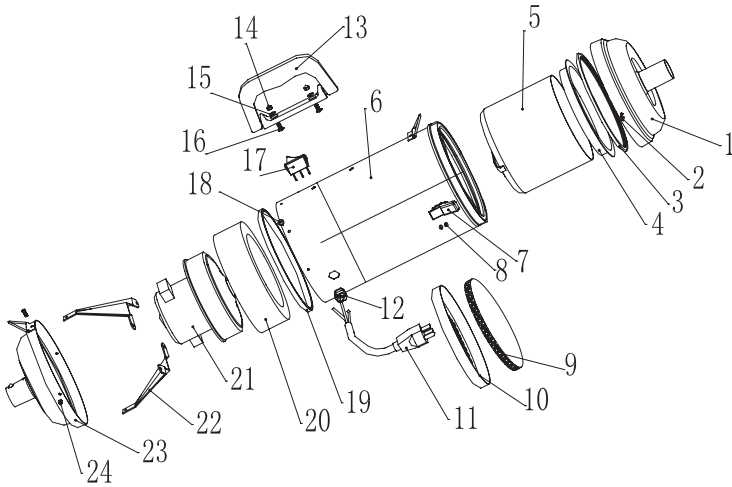

# 3 Peak HP Vacuum Cleaner/Blower

PART#	DESCRIPTION	QTY.	PART#	DESCRIPTION	QTY.
1	Front-End Cap	1	13	Handle	1
2	Snap Bushing	2	14	Nut M4	2
3	Foam Seal	1	15	Lock-Washer	4
4	Round Ring	1	16	Screw M4x10	2
5	Cloth Bag	1	17	Switch	1
6	Housing	1	18	Screw M4x10	2
7	Clamp	2	19	Foam Seal	2
8	Rivet	4	20	Shock-Absorbing Rubber	1
9	Fiberglass Filter	1	21	Motor	1
10	Plate	1	22	Motor Bracket	2
11	Cord & Plug	1	23	End Cap	1
12	Strain-Relief Bushing	1	24	Screw M3.5x10	3